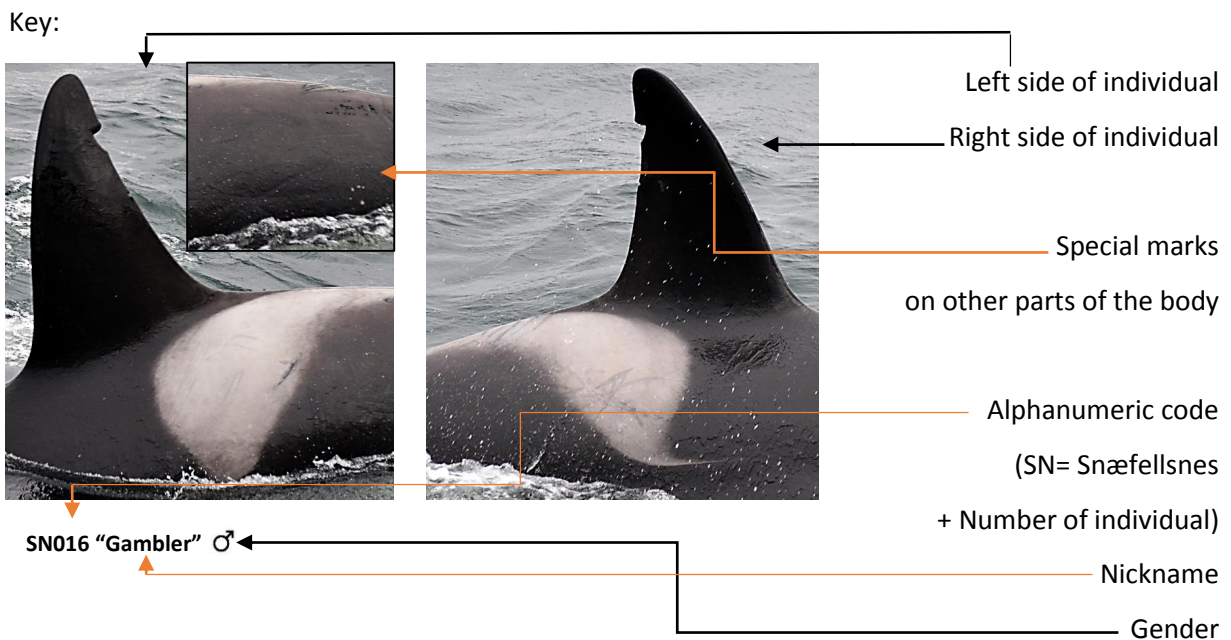

The following catalogue presents photo-identification images of 100 North Atlantic Killer Whales sighted off the Snæfellsnes Peninsula from January 2014 to January 2015. The catalogue is divided into summer (May - September) and winter (November - April) sightings, since observations thus far suggest that family groups visiting the area in the summer (p. 3-14) are different ones from the winter season (p. 15-30). Individuals believed to form a family group are listed together on one or more pages. Mother-calf-pairs are represented by consecutive alphanumeric codes, with the mother followed by the offspring (calves marked with a “J” or “B”).